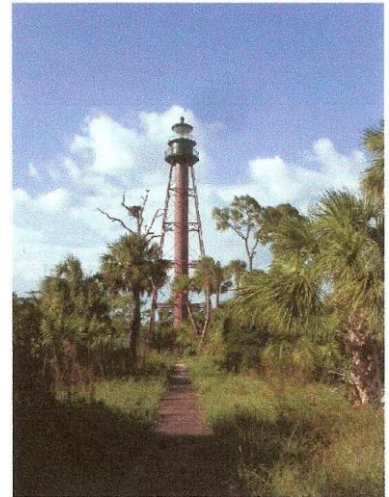

Anclote Key Lighthouse

Memorial Bricks

You, your family or a loved one will be honored with a personally engraved brick and will become a permanent part of the history of the lighthouse. Not only will your donation make a great gift and leave a lasting tribute, it will help support the restoration of the lighthouse, keeper's houses and grounds.